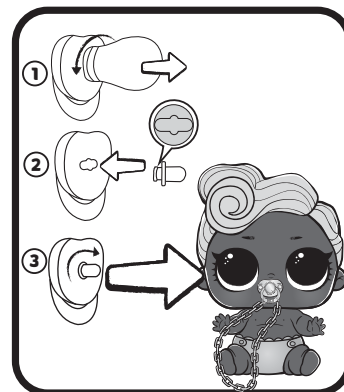

## QUICK START

Before beginning, cover the play area to prevent possible damage.

Glasses can be worn on yourself or baby.

If putting glasses on the baby, attach the strap. Place the glasses on the baby and insert the temples of the glasses into the openings on the strap.

Remove the seal over the cream shimmer and discard. Choose between four different colors.

Apply cream shimmer to your face. **Do not apply around eyes.**

Remove the lipstick's cap and set aside. Then, remove the seal and discard. Apply lipstick to your lips. Lipstick changes color on lips!

When replacing the cap, align the slot on the cap with the tab on the lipstick's base.

To use pacifier on the baby, remove the lipstick and insert the pacifier's attachment.

1. With the cap still on the lipstick, turn it counterclockwise to pull out.
2. Align the peg on the attachment with the opening on the pacifier.
3. Turn clockwise to lock in place and insert into the baby's mouth.