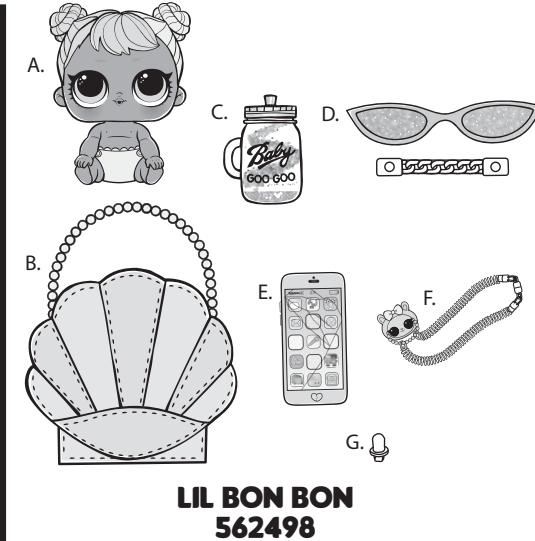

# OOH LA LA BABY SURPRISE™

AGES 3+

**WARNING:**  
CHOKING HAZARD—Small parts.  
Not for children under 3 years.

SKUs: 562474 / 562481 / 562498

ADULT SUPERVISION REQUIRED

## CONTENTS

- A. Baby
- B. Bag
- C. Bottle
- D. Glasses with Strap
- E. 4 Cream Shimmers inside Phone Container
- F. Pacifier with Lipstick on Necklace
- G. Pacifier's Attachment

### EACH SOLD SEPARATELY.

Illustrations are for reference only. Styles may vary from actual contents.

When replacing the cap, align the slot on the cap with the tab on the lipstick's base.

To use pacifier on the baby, remove the lipstick and insert the pacifier's attachment.

1. With the cap still on the lipstick, turn it counterclockwise to pull out.
2. Align the peg on the attachment with the opening on the pacifier.
3. Turn clockwise to lock in place and insert into the baby's mouth.