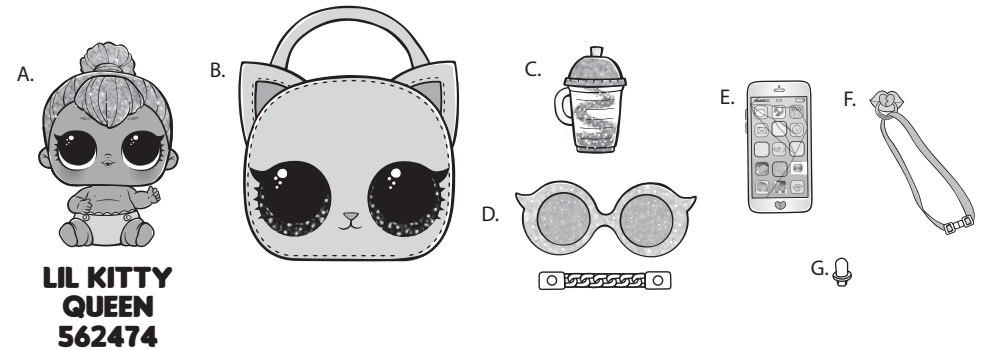

# OOH LA LA BABY SURPRISE™

AGES 3+

**WARNING:**  
CHOKING HAZARD—Small parts.  
Not for children under 3 years.

SKUs: 562474 / 562481 / 562498

ADULT SUPERVISION REQUIRED

## CONTENTS

- A. Baby
- B. Bag
- C. Bottle
- D. Glasses with Strap
- E. 4 Cream Shimmers inside Phone Container
- F. Pacifier with Lipstick on Necklace
- G. Pacifier's Attachment

### EACH SOLD SEPARATELY.

Illustrations are for reference only. Styles may vary from actual contents.

When replacing the cap, align the slot on the cap with the tab on the lipstick's base.

To use pacifier on the baby, remove the lipstick and insert the pacifier's attachment.

1. With the cap still on the lipstick, turn it counterclockwise to pull out.
2. Align the peg on the attachment with the opening on the pacifier.
3. Turn clockwise to lock in place and insert into the baby's mouth.