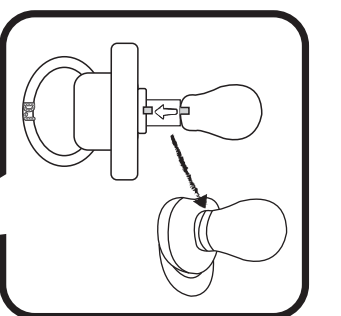

## QUICK START

Before beginning, cover the play area to prevent possible damage.

Glasses can be worn on yourself or baby.

If putting glasses on the baby, attach the strap. Place the glasses on the baby and insert the temples of the glasses into the openings on the strap.

When replacing the cap, align the slot on the cap with the tab on the lipstick's base.

To use pacifier on the baby, remove the lipstick and insert the pacifier's attachment.

1. With the cap still on the lipstick, turn it counterclockwise to pull out.
2. Align the peg on the attachment with the opening on the pacifier.
3. Turn clockwise to lock in place and insert into the baby's mouth.