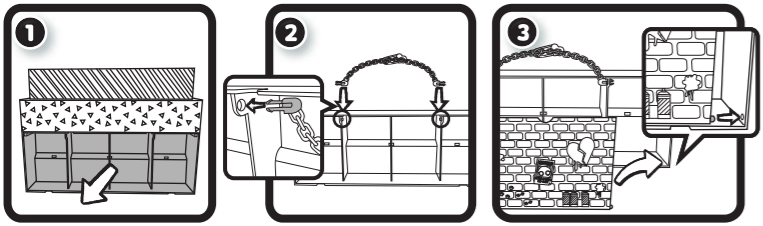

CARRYING CASE ASSEMBLY

1 Pull out the carrying case from the display stand.
2 Attach the handle to the carrying case.
3 Attach the door panel by inserting the pegs on the door into the openings on the carrying case. Insert one side first. The brick side should be facing outward.