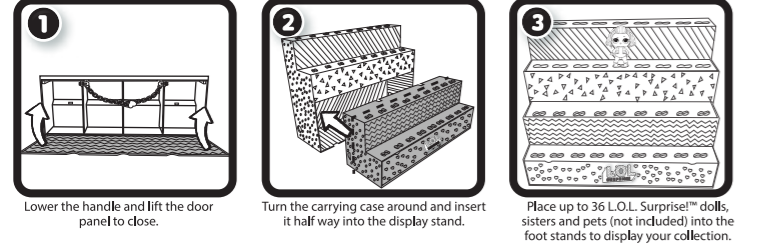

EN

MINI SHOPS

576297EUC

AGES 3+
ADULT ASSEMBLY REQUIRED
ADULT SUPERVISION REQUIRED
WARNING:
CHOKING HAZARD-Small parts.
Not for children under 3 years.

CONTENTS

- A. 1 Display Stand with Carrying Case
- B. 1 Door Panel
- C. 1 Handle
- D. 1 Exclusive Doll
- E. Doll's Outfit
- F. Doll's Shoes
- G. Doll's Accessories

Note: Doll will be in the display stand and accessories will be in the carrying case.

Illustrations are for reference only. Styles may vary from actual contents. Please remove all packaging including tags, ties & tacking stitches before giving this product to a child.

CARRYING CASE ASSEMBLY

1 Pull out the carrying case from the display stand.
2 Attach the handle to the carrying case.
3 Attach the door panel by inserting the pegs on the door into the openings on the carrying case. Insert one side first. The brick side should be facing outward.

DISPLAY

CARRYING CASE STORAGE

DISPLAY STAND STORAGE

EXCLUSIVE DOLL

WARNING: An adult must be present and supervise when children are playing around water.

FR

MINI BOUTIQUES

576297EUC

ÂGE 3+
UN ADULTE DOIT EFFECTUER L'ASSEMBLAGE
UN ADULTE DOIT EFFECTUER LA SURVEILLANCE
ATTENTION:
DANGER D'ÉTOUFFEMENT-Petits éléments.
Ne convient pas aux enfants de moins de 3 ans.

CONTENU

- A. 1 présentoir avec coffret portatif
- B. 1 panneau de porte
- C. 1 poignée
- D. 1 poupée exclusive
- E. Tenue de poupée
- F. Chaussures de poupée
- G. Accessoires de poupée

Remarque : Vous trouverez la poupée dans le présentoir et les accessoires dans le coffret portatif.

Les illustrations servent de référence seulement. Les styles peuvent différer du contenu réel. Merci d'enlever l'emballage, y compris les étiquettes, liens et fils cousus, avant de donner ce produit à un enfant.

ASSEMBLAGE DU COFFRET PORTATIF