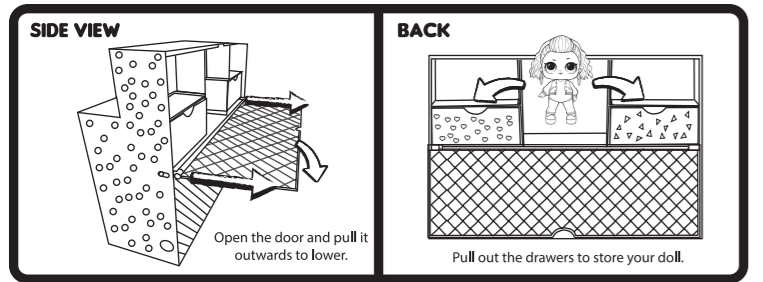

DISPLAY STAND STORAGE