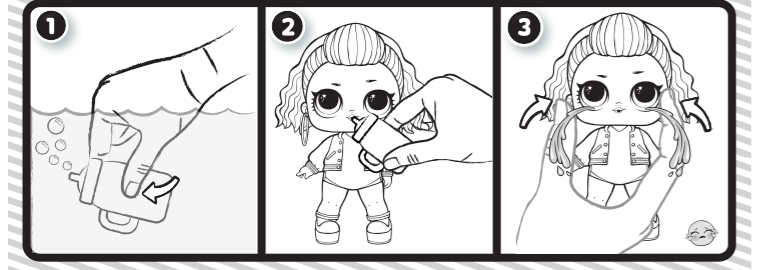

EXCLUSIVE DOLL

WARNING: An adult must be present and supervise when children are playing around water.

FR

MINI BOUTIQUES

576297EUC

ÂGE 3+
UN ADULTE DOIT EFFECTUER L'ASSEMBLAGE
UN ADULTE DOIT EFFECTUER LA SURVEILLANCE
ATTENTION:
DANGER D'ÉTOUFFEMENT-Petits éléments.
Ne convient pas aux enfants de moins de 3 ans.

CONTENU

- A. 1 présentoir avec coffret portatif
- B. 1 panneau de porte
- C. 1 poignée
- D. 1 poupée exclusive
- E. Tenue de poupée
- F. Chaussures de poupée
- G. Accessoires de poupée

Remarque : Vous trouverez la poupée dans le présentoir et les accessoires dans le coffret portatif.