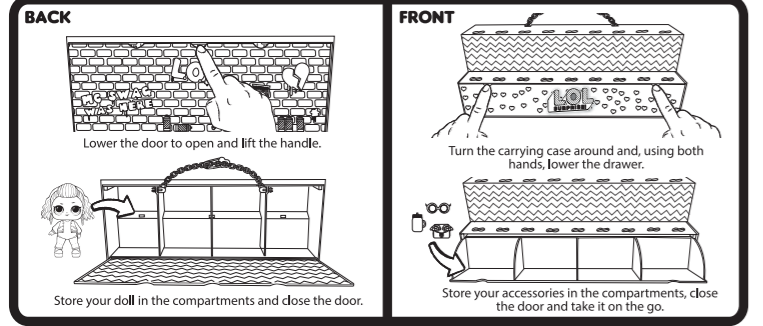

CARRYING CASE STORAGE