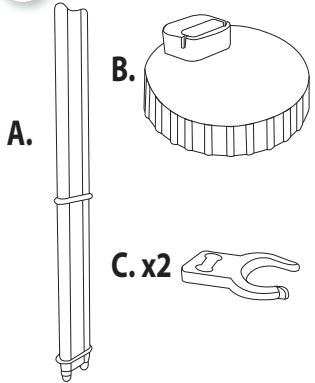

1

2

2A

2B

IMPORTANT INFORMATION

- Illustrations are for reference only. Styles may vary from actual contents.
- Please keep this manual as it contains important information.
- Two c-clips are included. Each one is a different size to fit around the outfit.
- Do not store the doll in direct sunlight for extended periods of time.

TIPS:

- When removing the hands to dress doll, pinch the wrists' joints and gently pull. **DO NOT PULL FROM THE FINGERS.**
- Your doll is articulated, but the knee joint will need to be loosened. To loosen the knee joint, use slight force to pull the leg forward until the knee clicks. Then, push the leg back and it will click again.